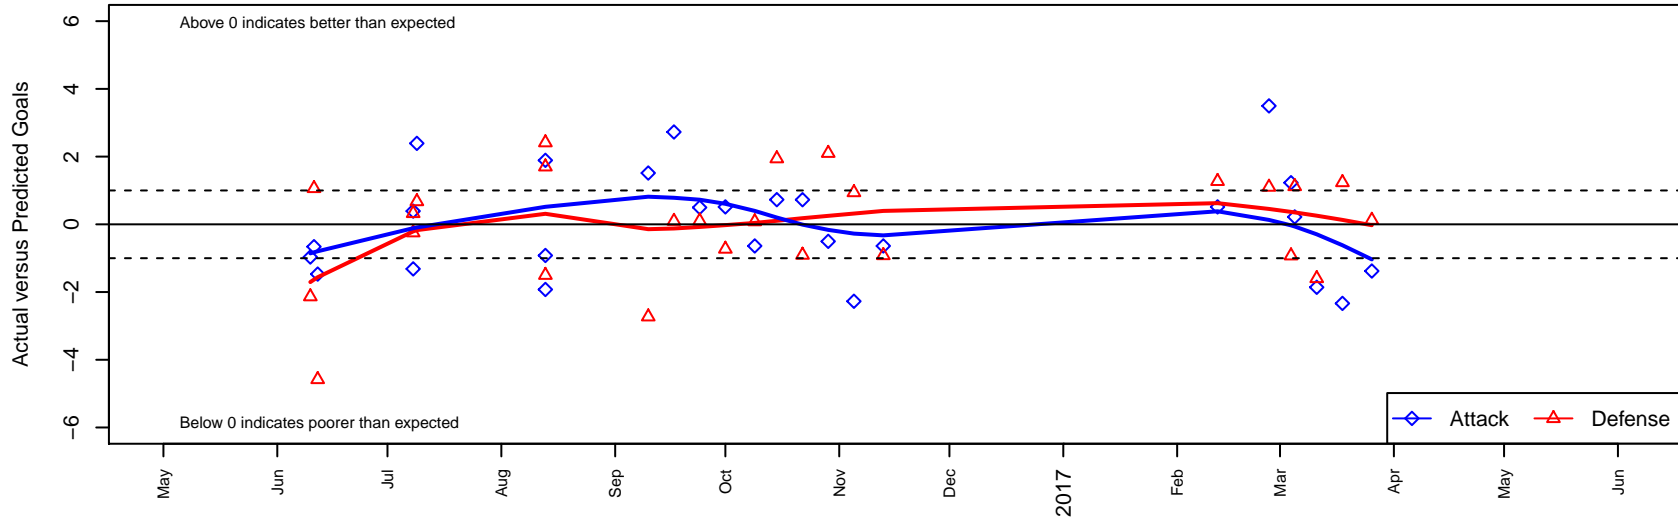

FC Edmonds Surge B06

FC Edmonds
 Edmonds, WA
 B06 total strength=500
 attack=0.57 defense=0.22
 fall league = PSPL Classic 2 Red U11
 spr league = Spr PSPL Classic 2 U11

alt names used:
 FC Edmonds Surge
 FC EDMONDS SURGE (WA)
 FC Edmonds Surge
 FC Edmonds Surge
 FC Edmonds Surge

Venues played:
 2016 Starfire Spring Classic BU11 Silver
 2016 Seattle United Cup BU11 Silver
 2016 REDAPT Cup Silver U11
 2016 PSPL Classic 2 Red U11
 2016 Spr PSPL Classic 2 U11

FC Edmonds Surge B06
 Dots are actual minus expected GF (blue circles) and GA (red triangles).
 Blue line is smoothed change in attack strength. Red is smoothed change in defense strength.

**attack and defense variance (black dot)
relative to other teams
and top 10 in region**

**attack and defense rating
relative to others at age
and all opponents in last 13 months**

Performance relative to 13 month average