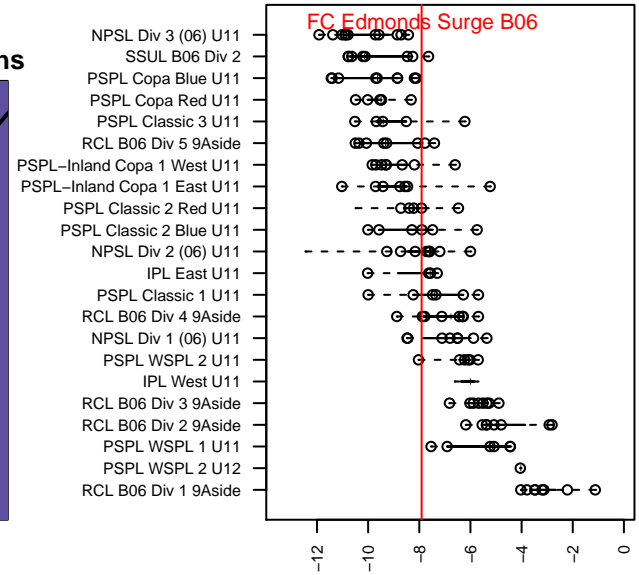

FC Edmonds Surge B06

FC Edmonds
 Edmonds, WA
 B06 total strength=500
 attack=0.57 defense=0.22
 fall league = PSPL Classic 2 Red U11
 spr league = Spr PSPL Classic 2 U11

alt names used:
 FC Edmonds Surge
 FC EDMONDS SURGE (WA)
 FC Edmonds Surge
 FC Edmonds Surge
 FC Edmonds Surge

Venues played:
 2016 Starfire Spring Classic BU11 Silver
 2016 Seattle United Cup BU11 Silver
 2016 REDAPT Cup Silver U11
 2016 PSPL Classic 2 Red U11
 2016 Spr PSPL Classic 2 U11

FC Edmonds Surge B06
 Dots are actual minus expected GF (blue circles) and GA (red triangles).
 Blue line is smoothed change in attack strength. Red is smoothed change in defense strength.

**attack and defense variance (black dot)
relative to other teams
and top 10 in region**

**attack and defense rating
relative to others at age
and all opponents in last 13 months**

Performance relative to 13 month average